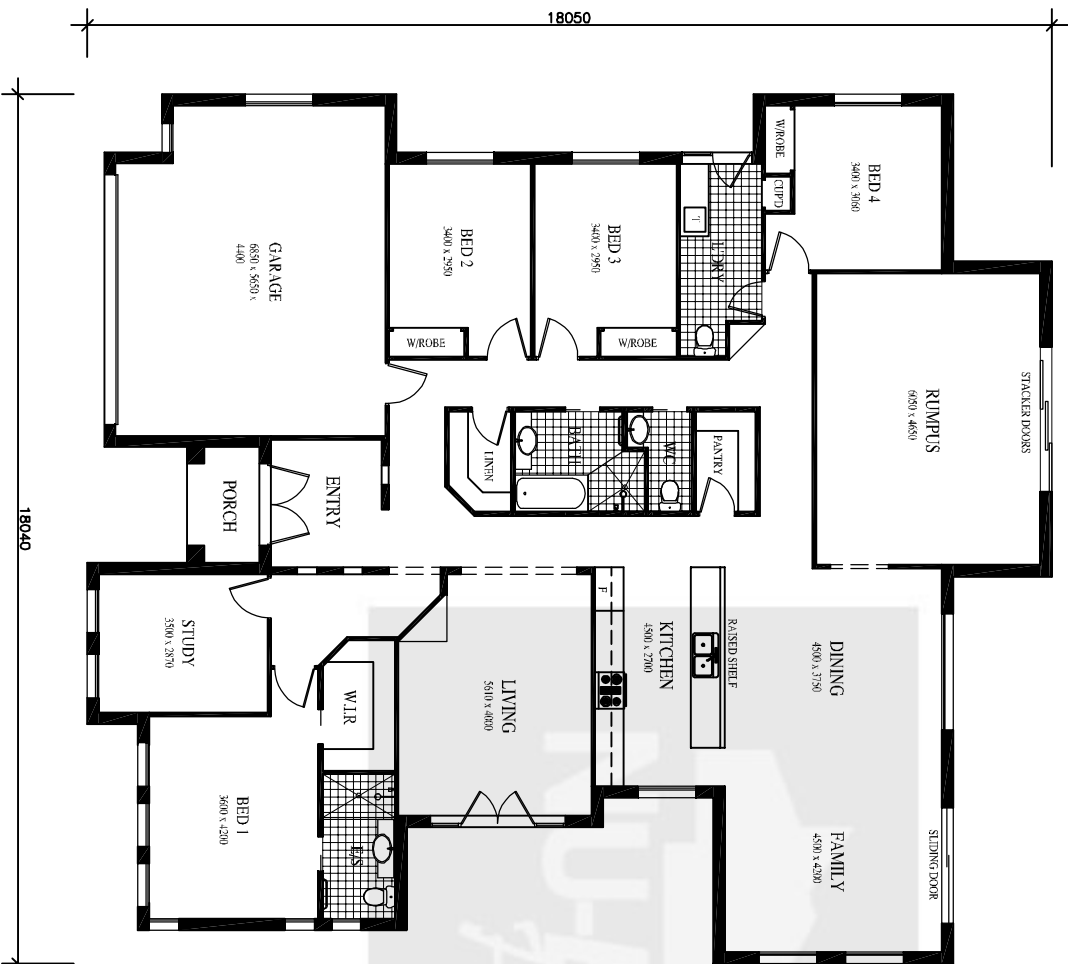

"THE WINDSOR"

MODERN

AREA

HOUSE ONLY:	246.2m ²
GARAGE:	40.8m ²
PORCH:	3.6m ²
TOTAL:	290.6m ²
FTS:	20.75m WIDE BLOCK