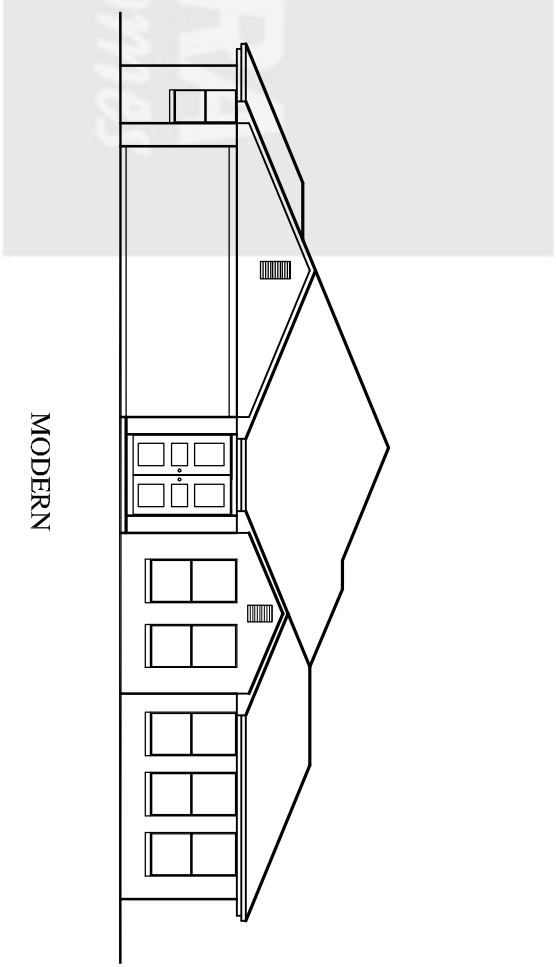

"THE WINDSOR"

MODERN

AREA

HOUSE ONLY:	246.2m ²
GARAGE:	40.8m ²
PORCH:	3.6m ²
TOTAL:	290.6m ²
FTS:	20.75m WIDE BLOCK