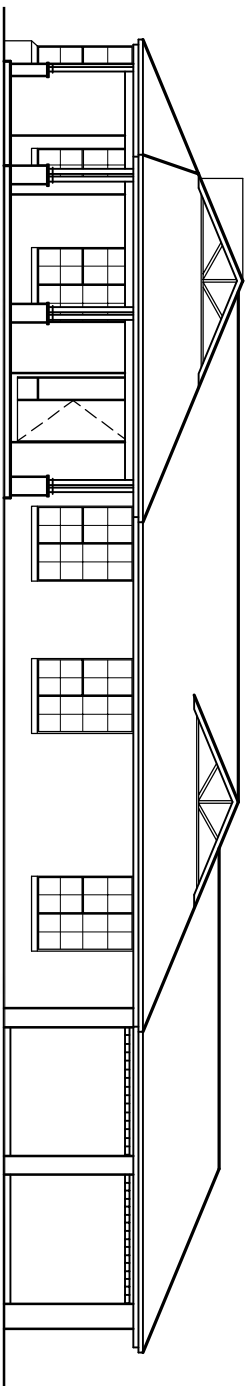

"THE BATHURST"

COLONIAL

AREA

HOUSE ONLY:	157,20m ²
GARAGE:	35,40m ²
VERANDAH:	18,70m ²
TOTAL:	211,30m ²
FITS:	26,20m WIDE BLOCK OR ACREAGE

23460