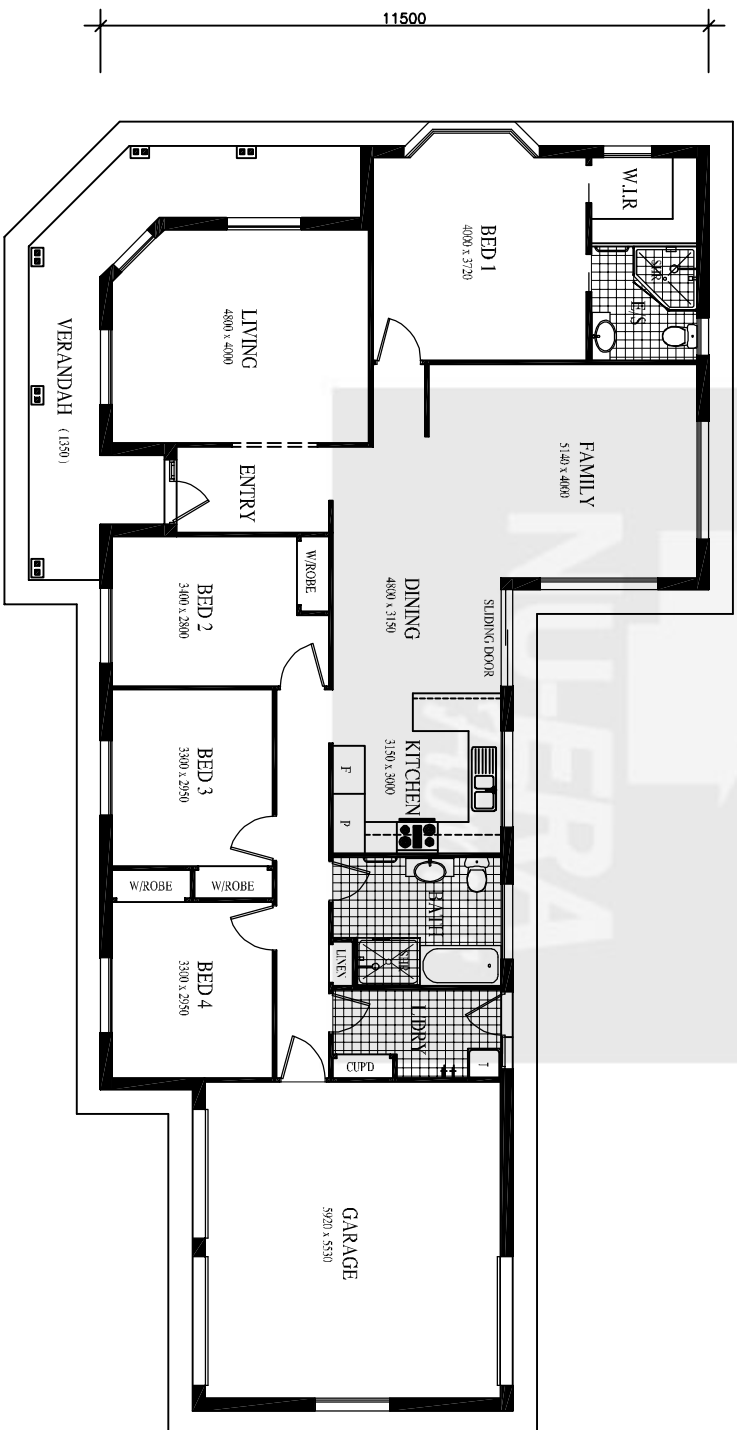

"THE BATHURST"

COLONIAL

AREA

HOUSE ONLY:	157,20m ²
GARAGE:	35,40m ²
VERANDAH:	18,70m ²
TOTAL:	211,30m ²
FITS:	26,20m WIDE BLOCK OR ACREAGE

23460