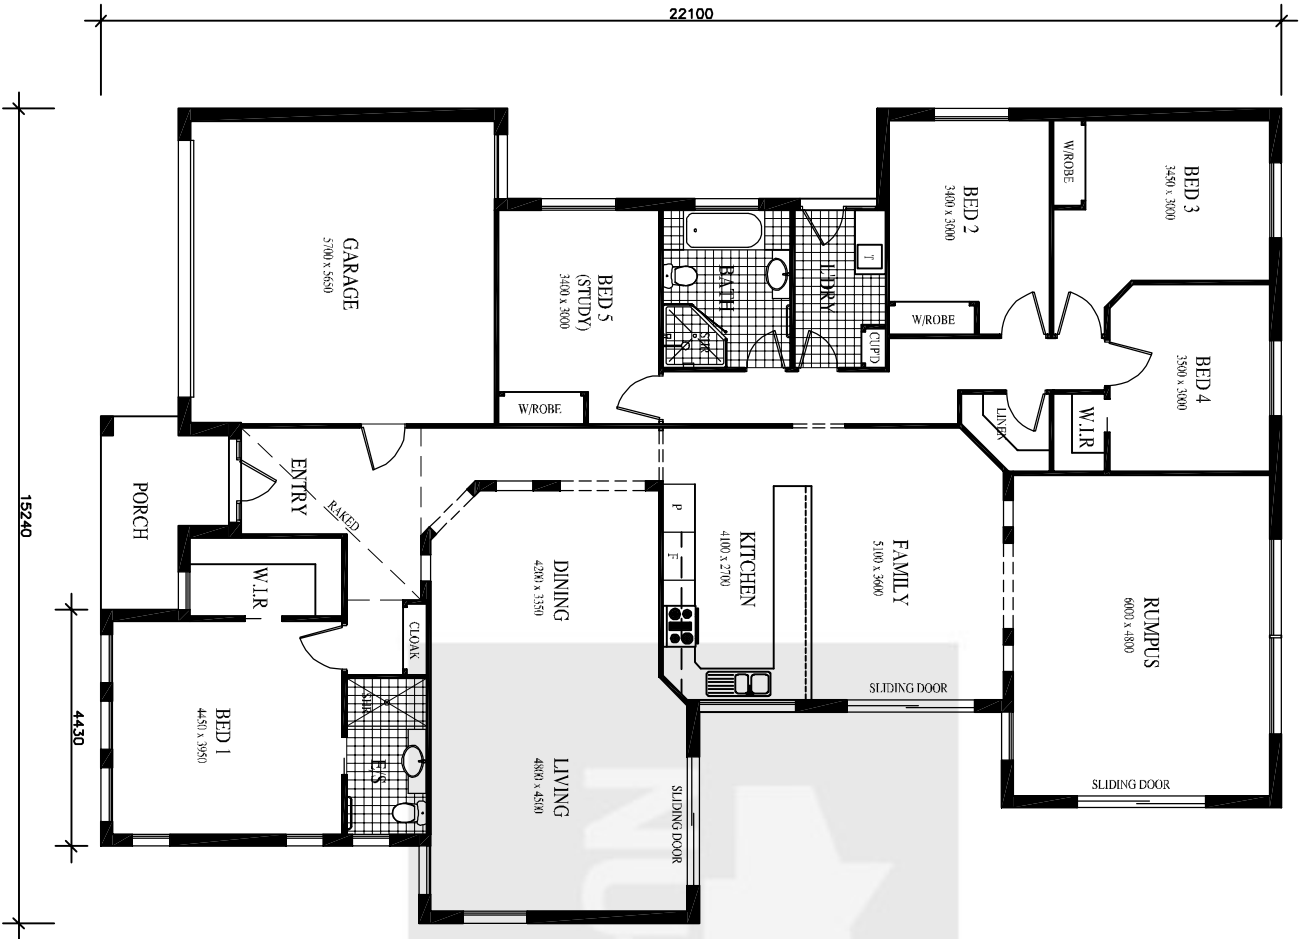

# "THE ROSE"

CONTEMPORARY  
( RAKED ENTRY )

MODERN  
( NO RAKED ENTRY )

**AREA**

HOUSE ONLY:	233.5m <sup>2</sup>
GARAGE:	35.50m <sup>2</sup>
PORCH:	7.0m <sup>2</sup>
TOTAL:	276.0m <sup>2</sup>
FITS:	17.90m WIDE BLOCK