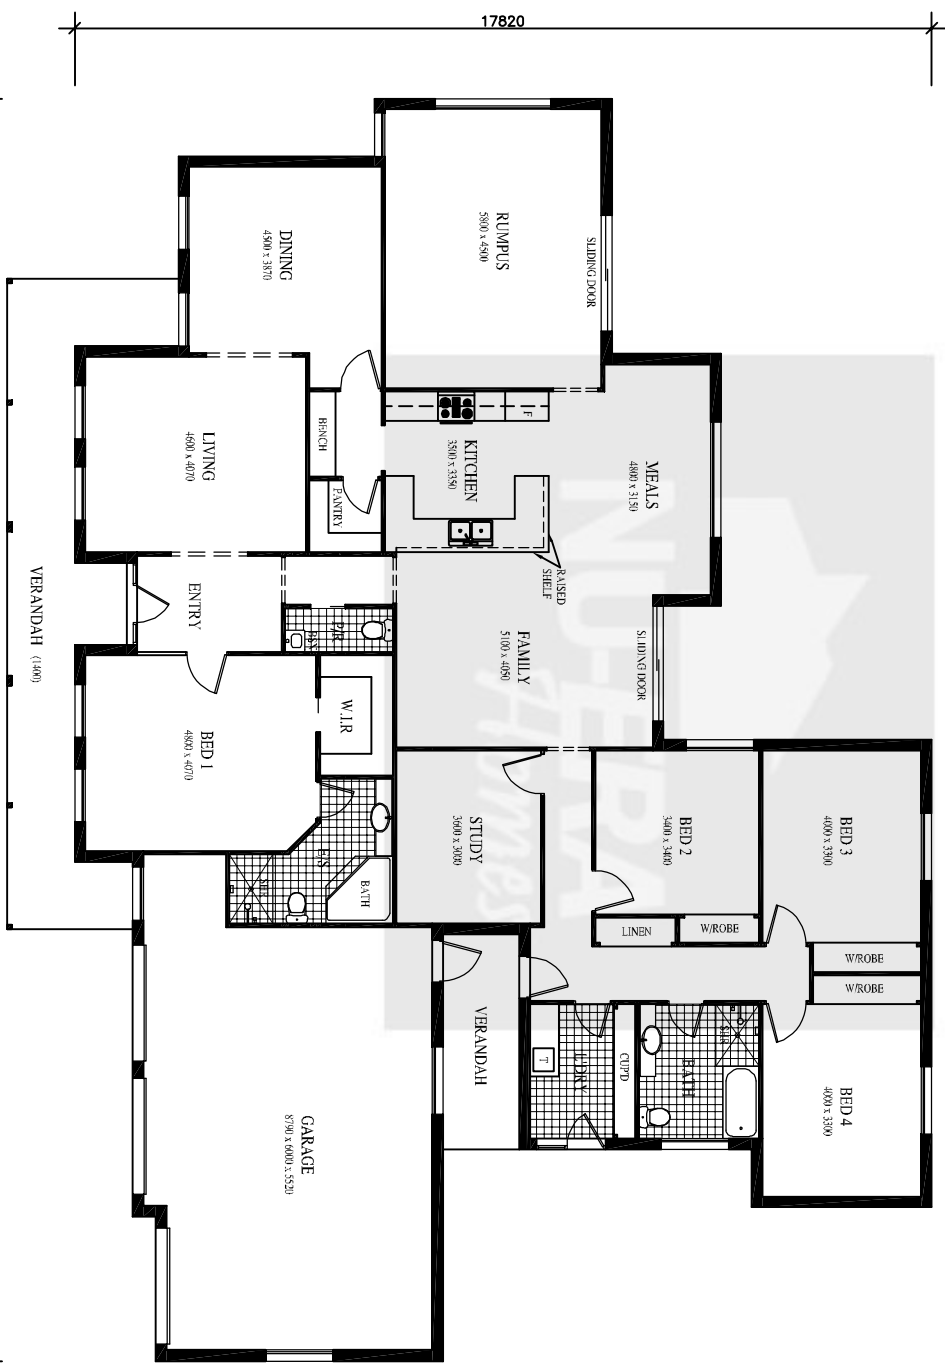

"THE LAUNCESTON"

NOTE:
 • HEIGHT OF CEILING - 2700
 • ROOF PITCH - 24.5°

AREA

HOUSE ONLY:	288.1m ²
GARAGE:	57.5m ²
VERANDAH:	31.7m ²
TOTAL:	347.3m ²
SLITS:	ACREAGE