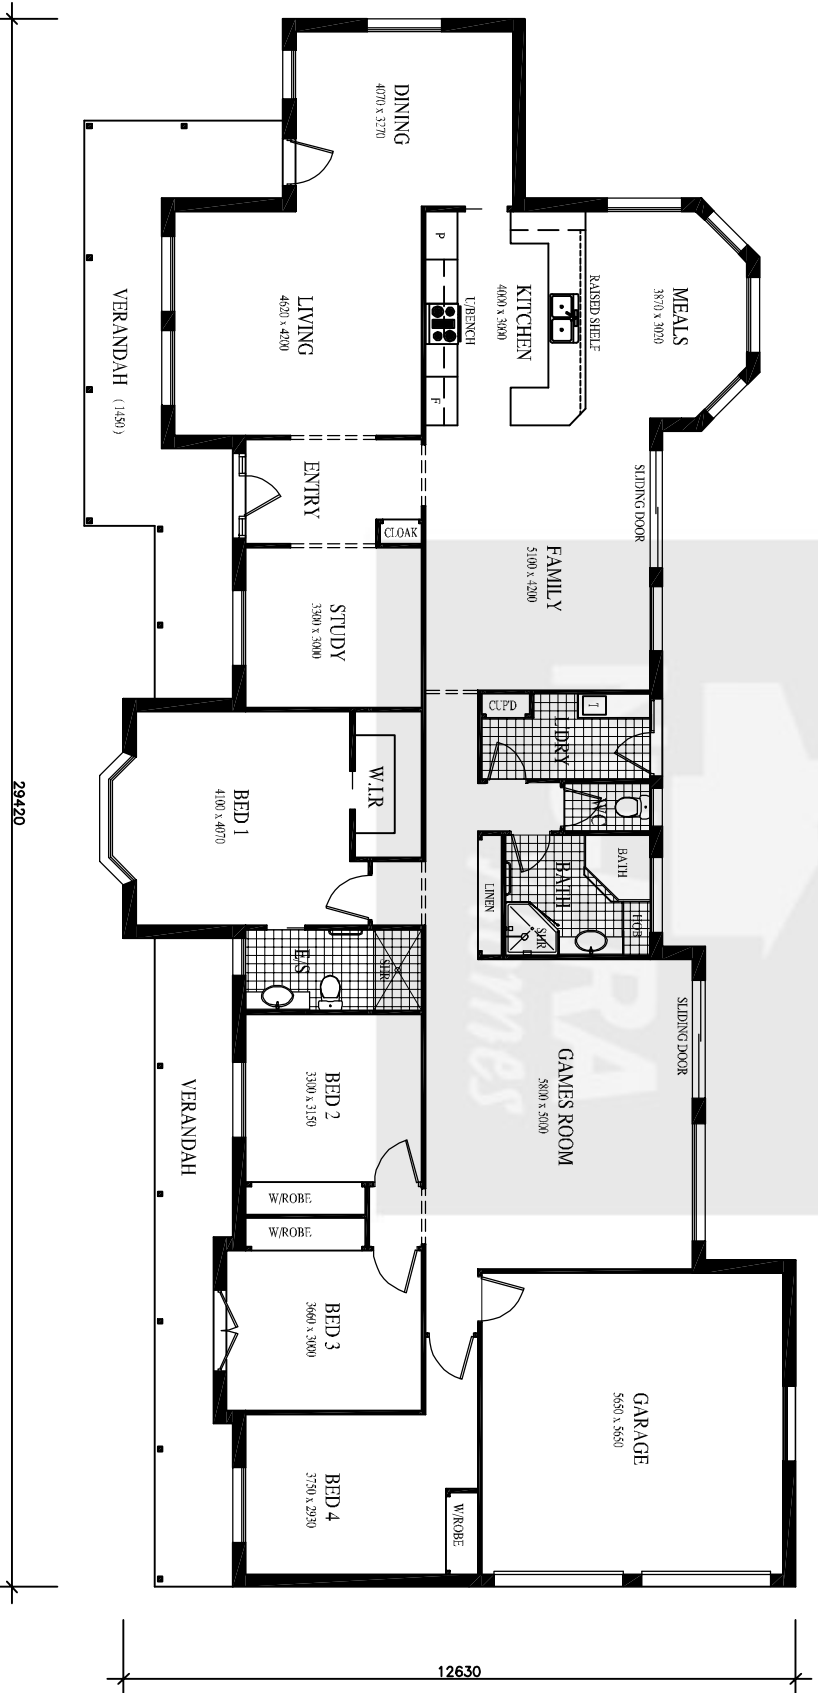

"THE MOSS VALE"

COUNTRY COLONIAL

- NOTE:**
- TILE ROOF
 - COLORBOND ROOF (VERANDAH ONLY)
 - HEIGHT OF CEILING - 2700
 - ROOF PITCH - 24.5°

AREA

HOUSE ONLY:	235.0m ²
GARAGE:	34.10m ²
VERANDAH:	27.20m ²
TOTAL:	306.30m ²
SUITABLE FOR ACREAGE	