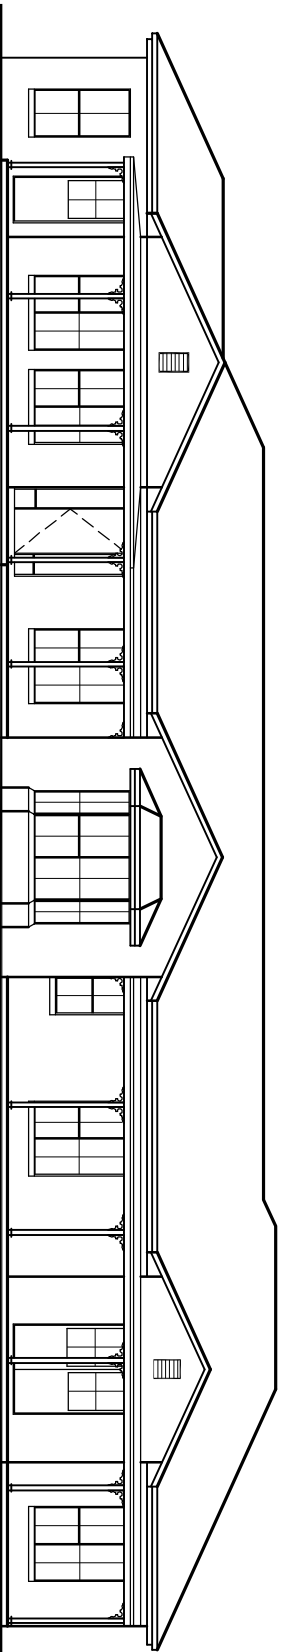

"THE MOSS VALE"

COUNTRY COLONIAL

- NOTE:**
- TILE ROOF
 - COLORBOND ROOF (VERANDAH ONLY)
 - HEIGHT OF CEILING - 2700
 - ROOF PITCH - 24.5°

AREA

HOUSE ONLY:	235.0m ²
GARAGE:	34.10m ²
VERANDAH:	27.20m ²
TOTAL:	306.30m ²
SUITABLE FOR ACREAGE	