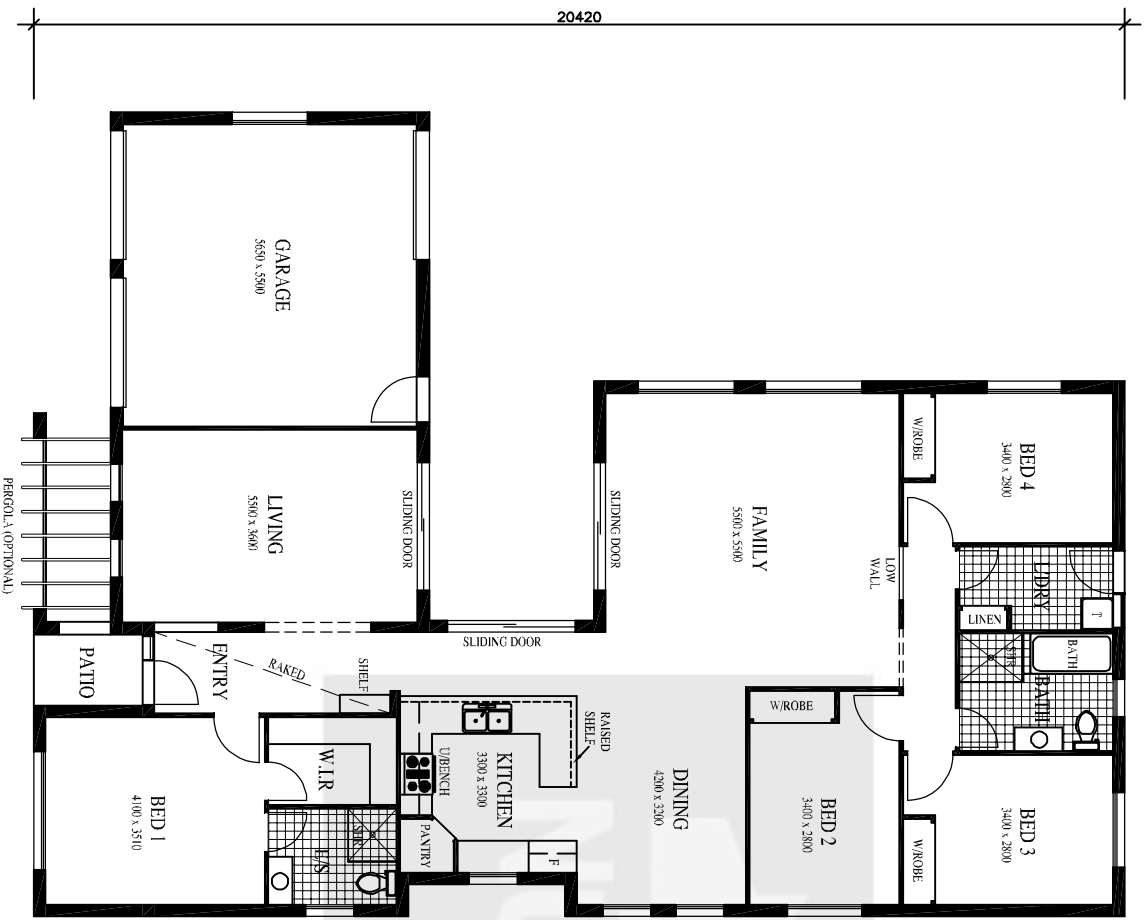

"THE HEATHER"

CONTEMPORARY
(RAKED ENTRY)

CLASSIC
(NO RAKED ENTRY)

AREA

| | |
|-------------------------|---------------------|
| HOUSE ONLY: | 174.0m ² |
| GARAGE: | 35.0m ² |
| PATIO: | 3.0m ² |
| TOTAL: | 212.0m ² |
| FITS: 17.70m WIDE BLOCK | |