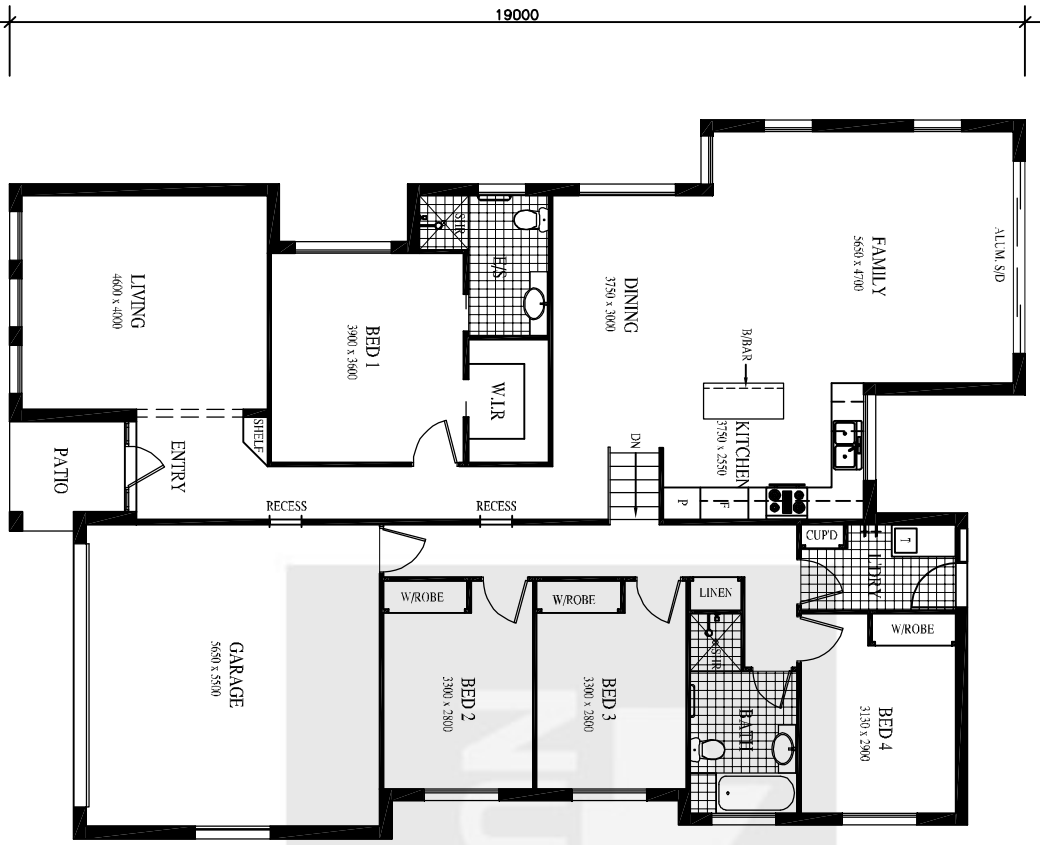

"THE DAISY"

CONTEMPORARY

AREA

HOUSE ONLY:	176.5m ²
GARAGE:	34.1m ²
PATIO:	2.6m ²
TOTAL:	213.2m ²
FITS: 16.1m WIDE BLOCK	