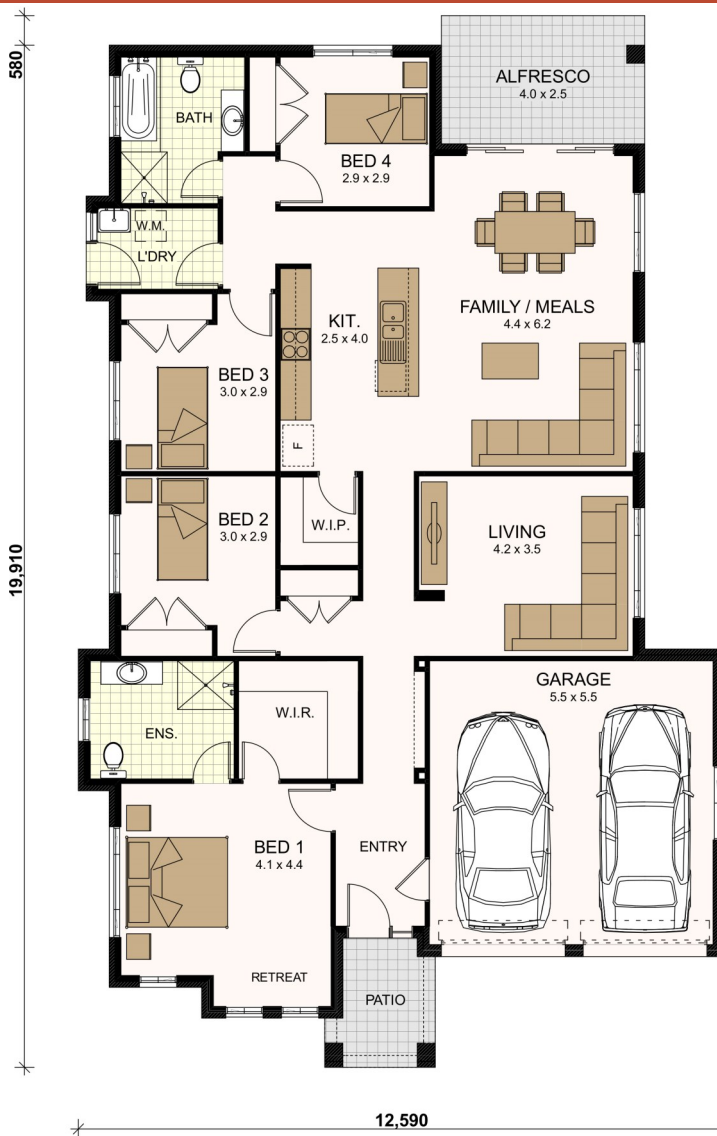

Urban

Dapto Display Home

Aurora

The Aurora was the first of the versatile Aurora Series plans and suits most urban building blocks and suits most urban building blocks and solar orientation requirements. With generous robes, linen and walk-in-pantry - along with separate Home Theatre (Living), Parent's Retreat space to get some quiet time and Alfresco for entertaining, it's got everything for the modern family. See the Aurora on display at Brooks Reach @ Dapto.

This Home

Ground Floor:	159.58
Garage:	33.73
Patio:	4.75
Outdoor Living:	9.90
Total area m ² :	207.96

Land

On your land to suit this design

web

www.nuerahomes.com.au

Home design ©2012-2013 Nu-Era Homes Pty Limited. Illustrations and images are representative only. Nu-Era reserves all rights to adjust both design and specifications without notice or obligation. Price based on Standard Inclusions, does not include Site Costs. Please refer to the Nu-Era Sales Office for a full quotation. Released: V 101.11.13